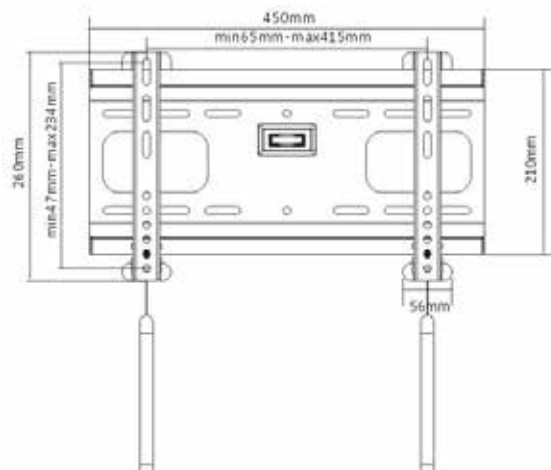

## Ultra Slim Wall Mount TV/LCD/LED Bracket 32" - 55"

Part # 012.001.0023

This Ultra Slim Fixed Wall Mount TV Bracket is ideal for Ultra Thin LCD, LED screens. This super thin 19mm low profile mount bracket is perfect for mounting most televisions between 32" - 55", when compliant with below VESA.

VESA: 100x100,200x100,200x200,400x200

### FEATURES

- Easy to install
- Subtle low profile design
- Built in spirit level
- Fits Most 32" - 55" flat panel TVs
- Max. load capacity of 75kg

### SPECIFICATIONS

<b>Function:</b>	<b>Fixed</b>
<b>Mounting Pattern:</b>	<b>Universal</b>
<b>Material:</b>	<b>Steel</b>
<b>Colour:</b>	<b>Black</b>
<b>Open Position Size:</b>	<b>19X450X240mm (0.75"X17.7"X9.4")</b>
<b>Screen Size:</b>	<b>32"-55"</b>
<b>Installation:</b>	<b>Solid wall, Double Stud</b>
<b>Rated Load:</b>	<b>75kg (165lbs)</b>
<b>Strength tested:</b>	<b>4 times approved</b>
<b>Max.Hole Pattern:</b>	<b>415 x 234mm</b>
<b>VESA:</b>	<b>100x100,200x100,200x200,400x200</b>
<b>Tilt:</b>	<b>No</b>
<b>Swivel:</b>	<b>No</b>
<b>Level Adjustment:</b>	<b>No</b>
<b>Rotating:</b>	<b>No</b>
<b>Profile:</b>	<b>19mm (0.75")</b>
<b>Bubble Level:</b>	<b>Yes</b>
<b>Bubble Level mount:</b>	<b>Assembly</b>
<b>Cable Management:</b>	<b>No</b>
<b>Freely Tilting:</b>	<b>No</b>
<b>Motorized:</b>	<b>No</b>
<b>User Manual :</b>	<b>Yes</b>