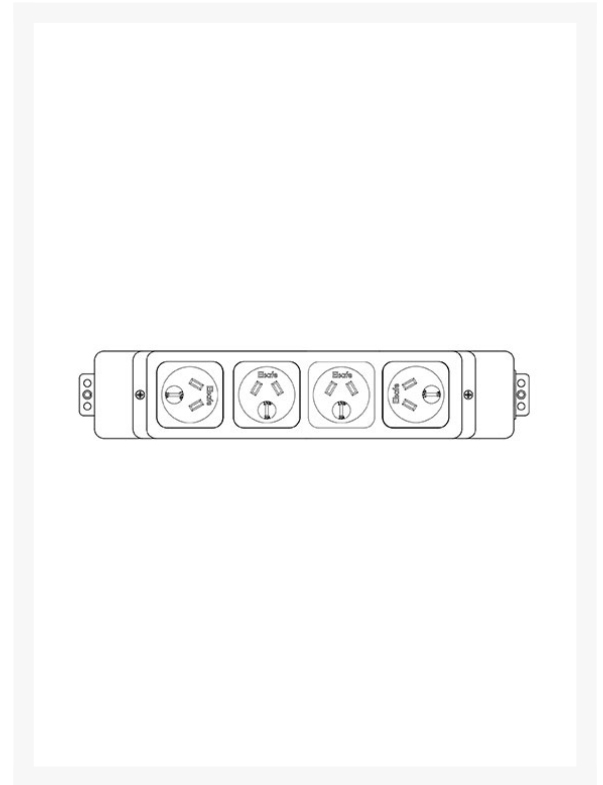

OE Elsafe PB Series 4 GPO Frame and Face Plates Black

Product Images

Description

OE Elsafe PB Series 4 GPO Frame and Face Plates Black

OE Elsafe PB Series, Compact unit providing flexible modular power and data distribution, ideal for office desks and screens where a limited number of outlets are required.

PB series has multiple mounting options including in screen and is compatible with the OE Elsafe cable basket ranges by clipping onto the PATHWAY cable basket.

Features

- 4 GPO
- Compact flexible modular power & data distribution
- Colour: Black