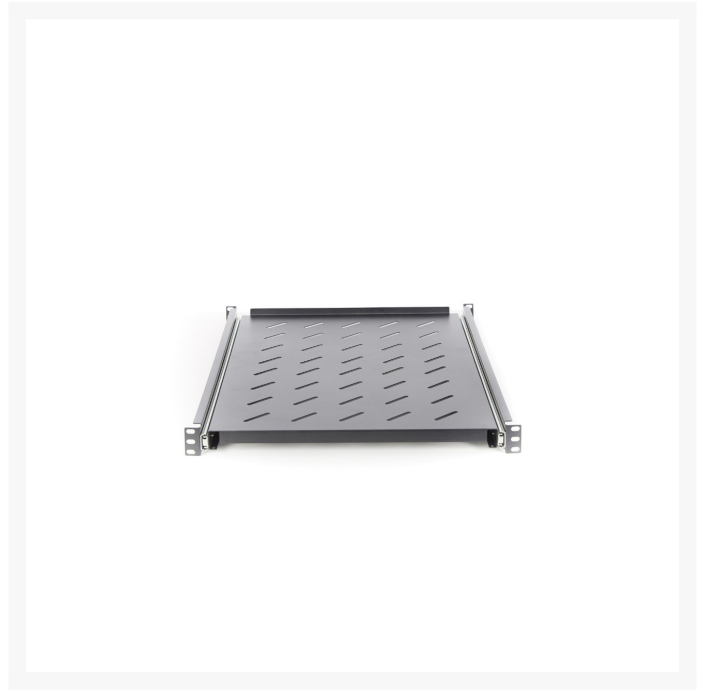

4Cabling 1RU Sliding Shelf for 1000mm Deep Rack

Product Images

Description

4Cabling 1RU Sliding Shelf for 1000mm Deep server cabinets

1RU Sliding shelf suitable for Server racks with rail to rail depth of 640mm to 895mm

Features:

- Quick one-person assembly
- Include 4 sets of cage nuts & screws
- Side latches to prevent shelf coming out but can be easily unlatched and shelf removed
- Flat packed for easy shipping
- 45kg Load Capacity
- Superior quality

Specifications:

- Shelf Size: W417 x D600 x H43mm

Installation size (rail to rail): from 640mm to 895mm

Warranty:

- 3-year limited warranty.

WHY 4CABLING?

- Australia's leading importer & wholesaler of 19" server racks, copper, ethernet cable, fibre optic leads & structured networking products
- ISO 9001, NSW Govt. & GITC (QLD Govt.) approved supplier
- Secure online shopping 24/7
- A loyal customer base of 100k+ who trust us for their data & electrical needs
- Over 3000 quality products in stock ready to go
- All products are approved as per local Australian standards
- Warranty & peace of mind return policy
- Lightning fast delivery nationwide
- Expert advice
- Proudly 100% Australian owned & operated

Additional Information

Rack RU Size	1RU
Colour	Black
Shelf Depth	600mm
Weight Limit	45KG
Warranty	3 Years

•