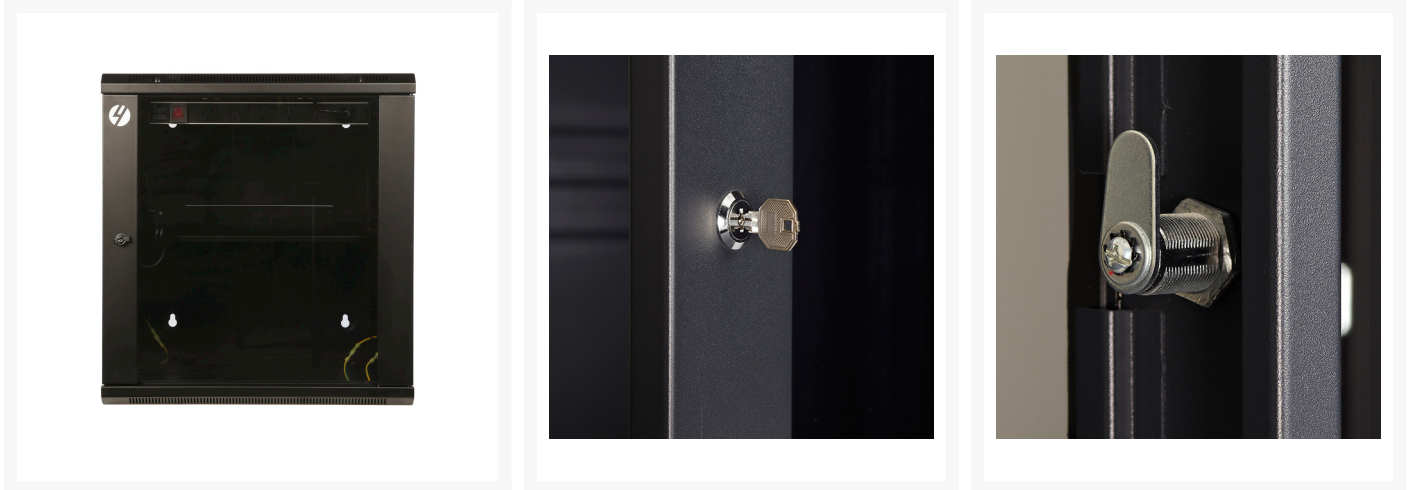

4Cabling 12RU W600mm x D450mm Wall Mount Server Rack

Product Images

Description

12RU 600mm Wide x 450mm Deep Wall Mount Server Rack

Our 4Cabling 12RU 600mm Wide x 450mm Deep Wall Mount Server Racks have been designed as a cost effective data management solution for installers and customers who require quick installation and great value for money. Our server racks are designed to be easily wall mounted and are made of solid Steel with welded construction for added strength.

The server rack is **supplied fully assembled** with solid top and base, plus removable side panels, front glass door all **lockable** for added security. This network cabinet provides the flexibility for customers who know exactly what they require of their server rack. Possible usage applications include housing small servers, DVR, security equipment, routers, patch panels, switches and rack mount equipment, Telephone Systems and PABX equipment and Network and Communications Equipment.

Cable access is achievable via roof or base by removable gland plates. 4Cabling server racks are built around universal 19" standards, to deliver compatibility with both leading vendor equipment manufacturers as well as OEM brands. A wide range of 19" server rack accessories are available from 4Cabling to compliment this cabinet as well as the rest of our range of quality server racks.

FEATURES AND INCLUSIONS

- **Supplied fully assembled**
- Constructed from High-quality Cold-rolled Steel
- Rails 2mm, Frame and Doors 1.2mm, Panels, Shelves and Cable Management 1.2mm
- Lockable Tempered Glass Front Door With **Cam-Lock**
- Lockable Solid Steel Side & Back Doors
- Reversible Front Door
- **2 Way Ceiling Mount Fan Kit**
- **6 Way Rack Mount Power Rail**
- **1 x Fixed Shelf**
- Removable Side Panels