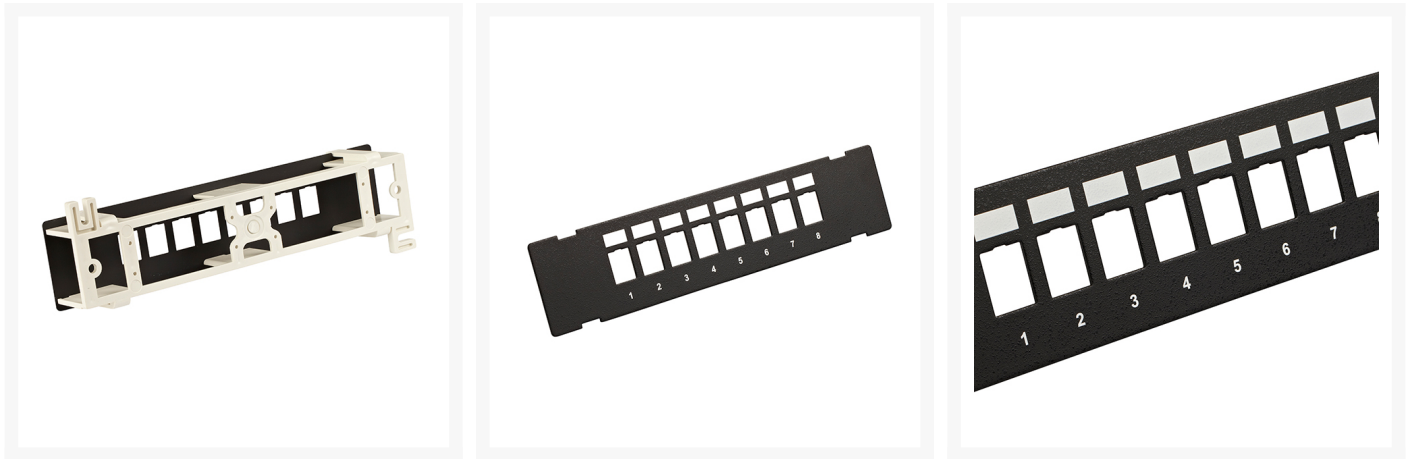

4Cabling 8 Port Unloaded Wall Mount Patch Panel

Product Images

Description

8 Port Unloaded Wall Mount Patch Panel

8 Port Unloaded Wall Mount Patch Panel.

Features

- Accepts all our Keystone Inserts.
- RCA, F-Type TV, Cat5E and Cat6 Snap in couplers and Keystone Jacks.
- Ideal for Multimedia Networks.
- Patch Panels supplied with white mounting bracket.

Warranty

1 year limited warranty.

Additional Information

Product Name	4Cabling 8 Port Unloaded Wall Mount Patch Panel
Part#:	006.003.0008
Colour	Black
Number of Ports	8-12
Form Factor	Wall mount
Warranty	1 Year