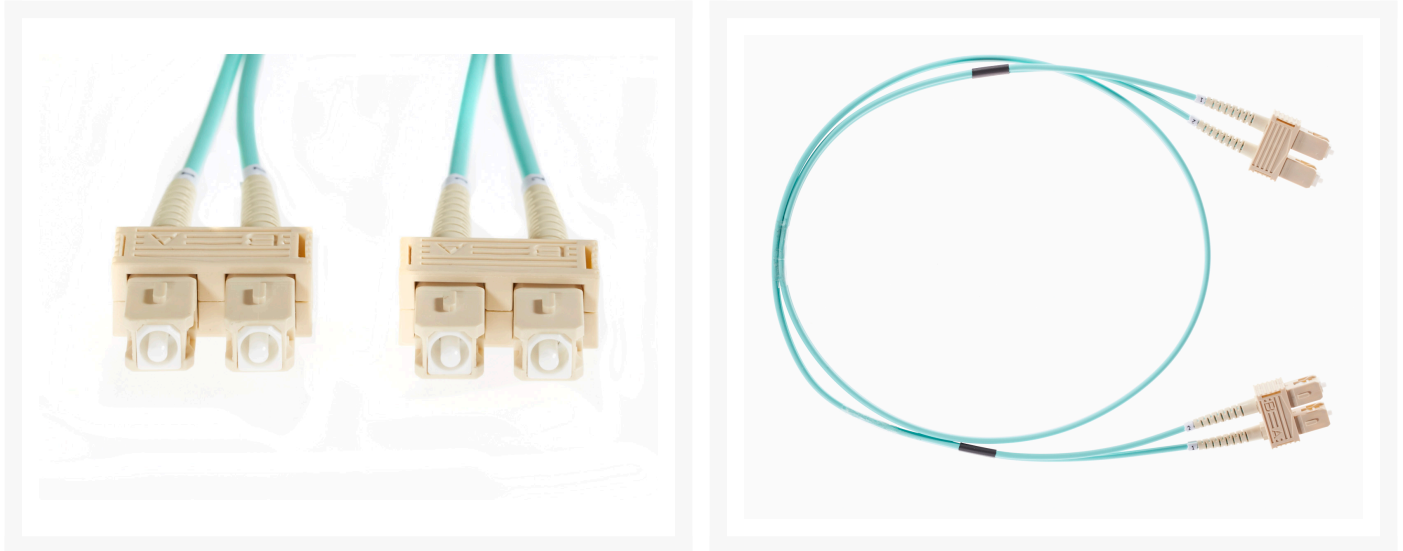

20m SC-SC OM4 Multimode Fibre Optic Cable: Aqua

Product Images

Description

20m SC-SC OM4 Multimode Fibre Optic Cable: Aqua

Fibre patch cables are the thin, flexible fibres of glass that carry data, telephone conversations and emails high speed all over the world in a matter of seconds with much less interference than copper patch lead. Fibre Optic cables need less amplification to boost signals so they travel better over longer distances.

4Cabling's OM4 laser optimised multimode fibre optic patch leads provide the connection from Ethernet 10Mbit/s to 10Gbit/s Gigabit Ethernet, they are the cost-effective way to replace your copper-based patch leads. 4Cabling fibre optic cable is immune to EMI/ RFI frequency, mainly used on patch panels for the connection between outlets and terminal equipment. The multimode optical fibre cables are manufactured using LSZH cables which conform to IEC, EIA TIA and Telcordia standards.

Features:

- Conforms to ISO/ IEC 11801
- Individually labelled for lead tracing
- Low smoke zero halogen (LSZH) cable
- Manufactured with stringent quality control
- **UPC (Ultra Physical Contact) connector**
- All leads are supplied with a factory test report
- Fibre Optic Cables conform to ITU-651, TIA/EIA492AAAD
- Duplex configurable assemblies for LC, SC, ST & SC/A, as well as MTRJ Patch leads
- All ends are polished and individually inspected for correct polishing
- Supports high-speed multi-channel data, voice & video applications

Additional Information

Product Name	20m SC-SC OM4 Multimode Fibre Optic Cable: Aqua
Part#:	015.006.4420
Core Standard	OM4
Colour Code	Aqua
Fibre Terminations	SC-SC
Jacket Material	LSZH
Duplex or Simplex	Duplex
Oversleeving	3mm